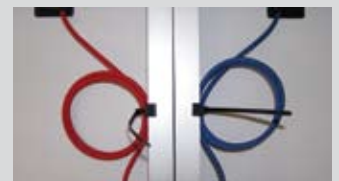

Fasting of the cable to the module frame